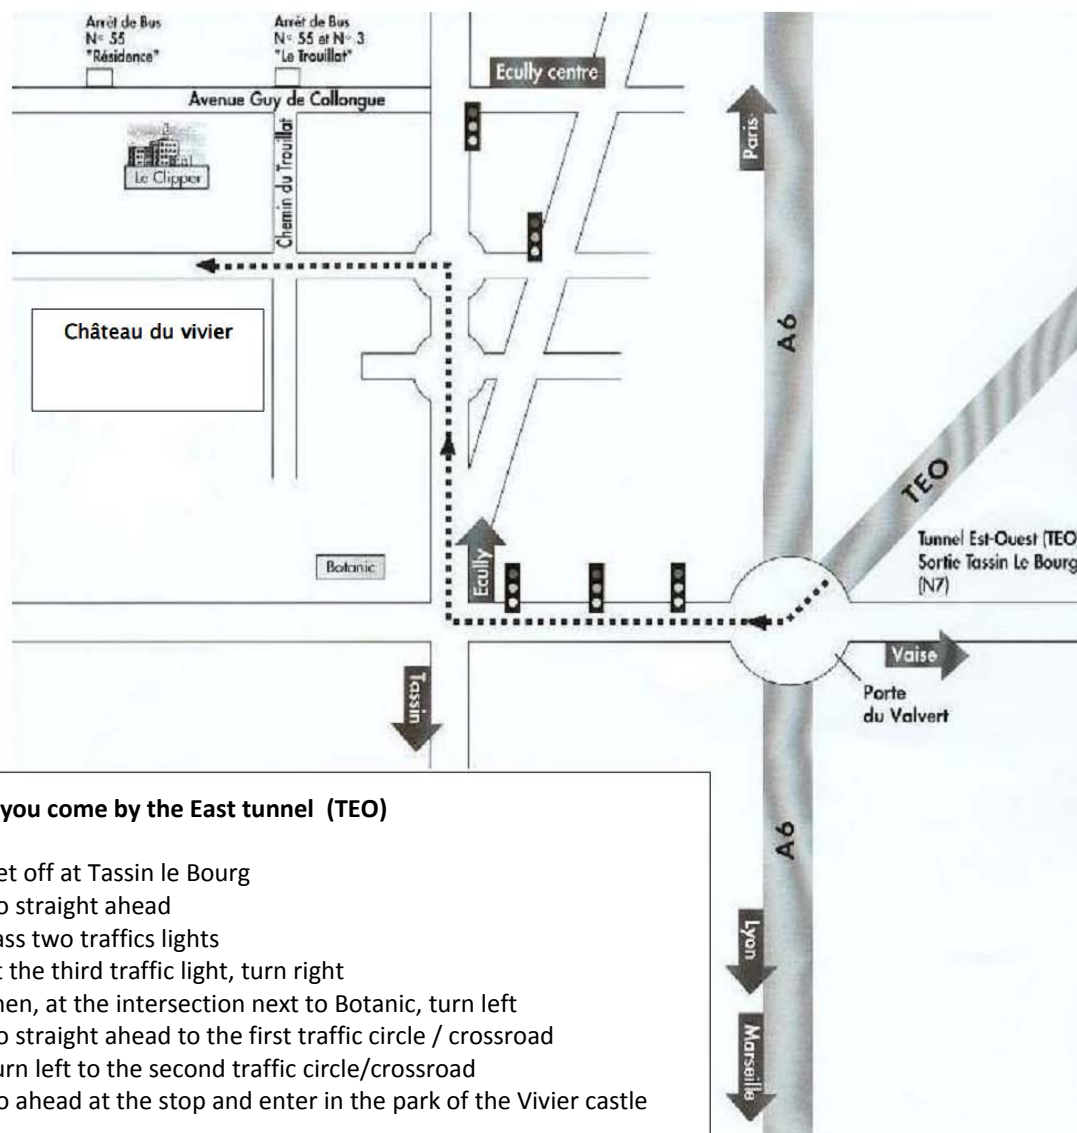

ACCESS PLAN INSTITUT PAUL BOCUSE

8 chemin du Trouillat - 69130 Ecully

Tél : 04 78 18 02 20

If you come by the East tunnel (TEO)

Get off at Tassin le Bourg
Go straight ahead
Pass two traffic lights
At the third traffic light, turn right
Then, at the intersection next to Botanic, turn left
Go straight ahead to the first traffic circle / crossroad
Turn left to the second traffic circle/crossroad
Go ahead at the stop and enter in the park of the Vivier castle

If you come by North A6, South or West

Take the exit Porte de Valvert
Then the freeway Tassin le Bourg direction
Go straight ahead
Pass two traffic lights
At the third traffic light (just before Botanic) turn right
Then, at the intersection next to Botanic, turn left
Go straight ahead to the first traffic circle / crossroad
Turn left to the second traffic circle/crossroad
Go ahead at the stop and enter in the park of the Vivier castle